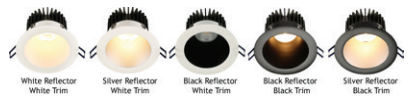

Model:	JXL-COB04	LL6RR	LL6SR
Short Description:	4" Round / Square Economy 3CCT	6" Round Regressed Plenum	6" Square Regressed Plenum
Power (W):	15 W	17 W	18 W
Warm 2700 K (lm):		1150	
Soft 3000 K (lm):	1230/1170	1200	
Bright 3500 K (lm):			
Neutral 4000 K (lm):	1410/1360	1300	
Daylight 5000 K (lm):	1390/1290		
Dim to Warm:			
User Selectable CCT:	3 CCT 30-40-50		
Input Voltage:	120 V AC	120-347 V AC	
Dimmable Triac:		Yes	
Dimmable 0-10V:	No	Yes	
Color Rendering Index CRI:		90+	
Beam Angle:	36°	90°	
Rated Life (LM70 Hours):	30,000	50,000	
Warranty (Years):	3 Year	10 Res. 5 Com.	
Certifications:	ETL ES	UL ES T24	
Fixture IP Grade:	Damp	Wet IP54	
Cut Out:	4 1/2"	6 1/4"	
Dimensions (Outside):	4 3/4"	7"	

4" - 6" - 8" DEEP REGRESSED

● Model #: LD4S | LD4S-HO
● Size: 4"
● Trims: As Shown

● Model #: LD4R-CPL | LD4S-CPL
● Size: 4"
● Trims: White, Round & Square

● Model #: LD4R | LD4R-HO
● Size: 4"
● Trims: As Shown

● Model #: LD6R | LD6R-HO
● Size: 6"
● Trims: As Shown

● Model #: LD8R | LD8R-HO
● Size: 8"
● Trims: As Shown

Model:	LD4R LD4R-HO	LD4S LD4S-HO	LD4R-CPL LD4S-CPL
Short Description:	4" Round Deep Regressed	4" Square Deep Regressed	4" Round & Square Polycarbonate Ocean Front
Power (W):	15 / 18 W		
Warm 2700 K (lm):	1100 / 1500		
Soft 3000 K (lm):	1200 / 1550		
Bright 3500 K (lm):	1250 / 1600		
Neutral 4000 K (lm):	1300 / 1650		
Daylight 5000 K (lm):	1400 / 1700		
Dim to Warm:	3000-2000K : 900 / 1150 3000-1800K : 980 / 1250		
User Selectable CCT:	5 CCT 2700-3000-3500-4000-5000		
Input Voltage:	120 V - 347 V AC		
Dimmable Triac:	Yes		
Dimmable 0-10V:	Yes		
Color Rendering Index CRI:	90+		
Beam Angle:	30°		
Rated Life (LM70 Hours):	50,000		
Warranty (Years):	10 Year Residential / 5 Year Commercial		
Certifications:	UL ES (Except Dim to Warm & 5CCT) T24		
Fixture IP Grade:	Wet Location IP54		
Cut Out:	4 1/2"		
Dimensions (Outside):	4 7/8"		