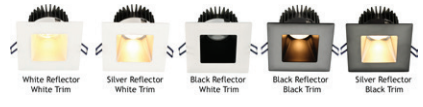

● Model #: LD4S | LD4S-HO
● Size: 4"
● Trims: As Shown