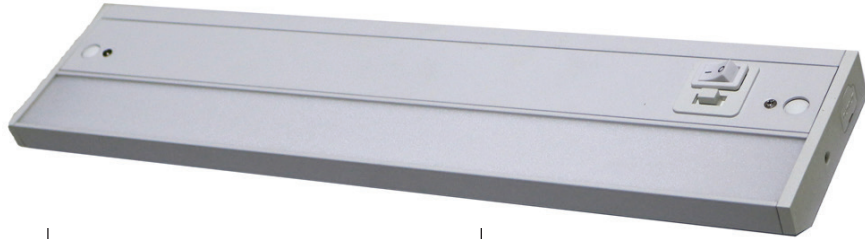

- Model #: UCL1001-8-LED
- Size: 8"
- Trims: White

- Model #: UCL1001-16-LED
- Size: 16"
- Trims: White

- Model #: UCL1001-24-LED
- Size: 24"
- Trims: White

- Model #: UCL1001-32-LED
- Size: 32"
- Trims: White

Model:	UCL1001-8-LED	UCL1001-16-LED	UCL1001-24-LED	UCL1001-32-LED
Short Description:	8" Under Cabinet Bar	16" Under Cabinet Bar	24" Under Cabinet Bar	32" Under Cabinet Bar
Power (W):	6 W	10 W	14 W	16 W
Warm 2700 K (lm):	440	880	1000	1150
Soft 3000 K (lm):	450	900	1050	1200
Bright 3500 K (lm):				
Neutral 4000 K (lm):	460	920	1100	1250
Daylight 5000 K (lm):				
Dim to Warm:				
User Selectable CCT:	3 CCT			
Input Voltage:	120V AC			
Triac Dimmable:	Yes			
0-10V Dimmable:	No			
Color Rendering Index CRI:	90+			
Beam Angle:	100°			
Rated Life (LM70 Hours):	50,000			
Warranty (Years):	5 Year			
Certifications:	ETL			
Approved Location:	Damp			
Dimensions:	8"	16"	24"	32"
Thickness:	1"