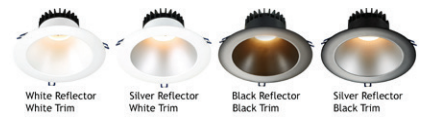

Model:	JXL-COB04	LL6RR	LL6SR
Short Description:	4" Round / Square Economy 3CCT	6" Round Regressed Plenum	6" Square Regressed Plenum
Power (W):	15 W	17 W	18 W
Warm 2700 K (lm):		1150	
Soft 3000 K (lm):	1230/1170	1200	
Bright 3500 K (lm):			
Neutral 4000 K (lm):	1410/1360	1300	
Daylight 5000 K (lm):	1390/1290		
Dim to Warm:			
User Selectable CCT:	3 CCT 30-40-50		
Input Voltage:	120 V AC	120-347 V AC	
Dimmable Triac:		Yes	
Dimmable 0-10V:	No	Yes	
Color Rendering Index CRI:		90+	
Beam Angle:	36°	90°	
Rated Life (LM70 Hours):	30,000	50,000	
Warranty (Years):	3 Year	10 Res. 5 Com.	
Certifications:	ETL ES	UL ES T24	
Fixture IP Grade:	Damp	Wet IP54	
Cut Out:	4 1/2"	6 1/4"	
Dimensions (Outside):	4 3/4"	7"	

4" - 6" - 8" DEEP REGRESSED

● Model #: LD4S | LD4S-HO
● Size: 4"
● Trims: As Shown

● Model #: LD4R-CPL | LD4S-CPL
● Size: 4"
● Trims: White, Round & Square

● Model #: LD4R | LD4R-HO
● Size: 4"
● Trims: As Shown

● Model #: LD6R | LD6R-HO
● Size: 6"
● Trims: As Shown

● Model #: LD8R | LD8R-HO
● Size: 8"
● Trims: As Shown

Model:	LD4R LD4R-HO	LD4S LD4S-HO	LD4R-CPL LD4S-CPL
Short Description:	4" Round Deep Regressed	4" Square Deep Regressed	4" Round & Square Polycarbonate Ocean Front
Power (W):	15 / 18 W		
Warm 2700 K (lm):	1100 / 1500		
Soft 3000 K (lm):	1200 / 1550		
Bright 3500 K (lm):	1250 / 1600		
Neutral 4000 K (lm):	1300 / 1650		
Daylight 5000 K (lm):	1400 / 1700		
Dim to Warm:	3000-2000K : 900 / 1150 3000-1800K : 980 / 1250		
User Selectable CCT:	5 CCT 2700-3000-3500-4000-5000		
Input Voltage:	120 V - 347 V AC		
Dimmable Triac:	Yes		
Dimmable 0-10V:	Yes		
Color Rendering Index CRI:	90+		
Beam Angle:	30°		
Rated Life (LM70 Hours):	50,000		
Warranty (Years):	10 Year Residential / 5 Year Commercial		
Certifications:	UL ES (Except Dim to Warm & 5CCT) T24		
Fixture IP Grade:	Wet Location IP54		
Cut Out:	4 1/2"		
Dimensions (Outside):	4 7/8"		