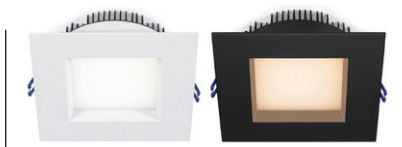

Model:	LD3R	LD3S
Short Description:	3" Round Regressed LED 15W	3" Square Regressed LED 15W
Power (W):	15 W	
Warm 2700 K (lm):	1230	
Soft 3000 K (lm):	1290	
Bright 3500 K (lm):	1350	
Neutral 4000 K (lm):	1410	
Daylight 5000 K (lm):	1450	
Dim to Warm:	1300	
User Selectable CCT:	2700-3000-3500-4000-5000K	
Input Voltage:	120V-347V AC	
Dimmable Triac:	Yes	
Dimmable 0-10V:	Yes	
Color Rendering Index CRI:	90+	
Beam Angle:	38°	
Rated Life (LM70 Hours):	50,000	
Warranty (Years):	10 Year Residential / 5 Year Commercial	
Certifications:	cULus	
Fixture IP Grade:	Wet	
Cut Out:	3 1/2"	
Dimensions (Outside):	4 1/4"	

- Model #: LL4SR
- Size: 4"
- Trims: White & Black

- Model #: LL6RR
- Size: 6"
- Trims: White & Black

- Model #: LL6SR
- Size: 6"
- Trims: White & Black

Model:	AD-LED-4-S15W	LL4RR	LL4SR
Short Description:	4" Round / Square Regressed 3K, 4K, 5CCT	4" Round Regressed Plenum	4" Square Regressed Plenum
Power (W):	15 W	14.5 W	
Warm 2700 K (lm):	910	950	
Soft 3000 K (lm):	960	1000	
Bright 3500 K (lm):	1015		
Neutral 4000 K (lm):	1050	1020	
Daylight 5000 K (lm):	1055		
Dim to Warm:		850	780
User Selectable CCT:	5 CCT		
Input Voltage:	120-277 V AC	120-347 V	
Dimmable Triac:		Yes	
Dimmable 0-10V:		Yes	
Color Rendering Index CRI:		90+	
Beam Angle:	40°	90°	
Rated Life (LM70 Hours):	50,000	50,000	
Warranty (Years):	5 Year	10 Res. 5 Com.	
Certifications:	ETL ES	UL ES T24	
Fixture IP Grade:	Damp	Wet IP54	
Cut Out:	3 3/4"	4 1/4"	
Dimensions (Outside):	4 1/2"	5"	