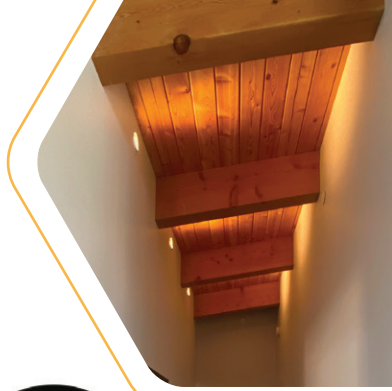

2" - 3" - 4" - 6" FLOATING GIMBALS

NEW
Smart
Wi-Fi &
Adjustable

- Model #: ADS4FGSTRGBCW
- Size: 4"
- Trims: White & Black

- Model #: LED-2-S5W-5CCT-FG
- Size: 2"
- Trims: White & Black

- Model #: LED-3-S7W-FG
- Size: 3"
- Trims: White & Black