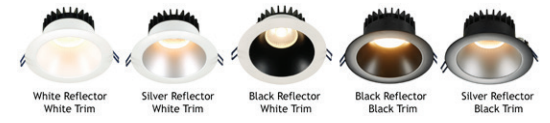

Model:	JXL-COB04	LL6RR	LL6SR
Short Description:	4" Round / Square Economy 3CCT	6" Round Regressed Plenum	6" Square Regressed Plenum
Power (W):	15 W	17 W	18 W
Warm 2700 K (lm):		1150	
Soft 3000 K (lm):	1230/1170	1200	
Bright 3500 K (lm):			
Neutral 4000 K (lm):	1410/1360	1300	
Daylight 5000 K (lm):	1390/1290		
Dim to Warm:			
User Selectable CCT:	3 CCT 30-40-50		
Input Voltage:	120 V AC	120-347 V AC	
Dimmable Triac:		Yes	
Dimmable 0-10V:	No	Yes	
Color Rendering Index CRI:		90+	
Beam Angle:	36°	90°	
Rated Life (LM70 Hours):	30,000	50,000	
Warranty (Years):	3 Year	10 Res. 5 Com.	
Certifications:	ETL ES	UL ES T24	
Fixture IP Grade:	Damp	Wet IP54	
Cut Out:	4 1/2"	6 1/4"	
Dimensions (Outside):	4 3/4"	7"	

4" - 6" - 8" DEEP REGRESSED

● Model #: LD4S | LD4S-HO
● Size: 4"
● Trims: As Shown

● Model #: LD4R-CPL | LD4S-CPL
● Size: 4"
● Trims: White, Round & Square

● Model #: LD4R | LD4R-HO
● Size: 4"
● Trims: As Shown

● Model #: LD6R | LD6R-HO
● Size: 6"
● Trims: As Shown

● Model #: LD8R | LD8R-HO
● Size: 8"
● Trims: As Shown

Model:	LD4R LD4R-HO	LD4S LD4S-HO	LD4R-CPL LD4S-CPL
Short Description:	4" Round Deep Regressed	4" Square Deep Regressed	4" Round & Square Polycarbonate Ocean Front
Power (W):	15 / 18 W		
Warm 2700 K (lm):	1100 / 1500		
Soft 3000 K (lm):	1200 / 1550		
Bright 3500 K (lm):	1250 / 1600		
Neutral 4000 K (lm):	1300 / 1650		
Daylight 5000 K (lm):	1400 / 1700		
Dim to Warm:	3000-2000K : 900 / 1150 3000-1800K : 980 / 1250		
User Selectable CCT:	5 CCT 2700-3000-3500-4000-5000		
Input Voltage:	120 V - 347 V AC		
Dimmable Triac:	Yes		
Dimmable 0-10V:	Yes		
Color Rendering Index CRI:	90+		
Beam Angle:	30°		
Rated Life (LM70 Hours):	50,000		
Warranty (Years):	10 Year Residential / 5 Year Commercial		
Certifications:	UL ES (Except Dim to Warm & 5CCT) T24		
Fixture IP Grade:	Wet Location IP54		
Cut Out:	4 1/2"		
Dimensions (Outside):	4 7/8"		