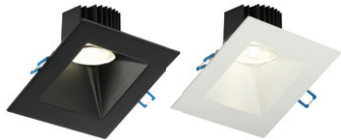

- Model #: LED-4-S9W-FG
- Size: 4"
- Trims: White & Black

- Model #: LED-6-S15W-FG
- Size: 6"
- Trims: White & Black

Model:	LED-2-S5W-5CCT-FG	LED-3-S7W-FG
Short Description:	2" LED Floating Gimbal	3" LED Floating Gimbal 3K or 5CCT
Power (W):	5 W	7 W
Warm 2700 K (lm):	370	550
Soft 3000 K (lm):	380	580
Bright 3500 K (lm):	410	630
Neutral 4000 K (lm):	420	630
Daylight 5000 K (lm):	410	640
Dim to Warm:		3000-1800K 465
User Selectable CCT:	5 CCT 2700 - 3000 - 3500 - 4000 - 5000	
Input Voltage:	120V AC	
Dimmable Triac:	Yes	
Dimmable 0-10V:	No	
Color Rendering Index CRI:	90+	
Beam Angle:	38°	
Rated Life (LM70 Hours):	50,000	
Warranty (Years):	3 Year	
Certifications:	cETLus	
Fixture IP Grade:	Damp	
Cut Out:	2 3/4"	3 3/4"
Dimensions (Outside):	3 1/2"	4 1/4"

Model:	ADS4FGSTRGBCW	LED-4-S9W-FG	LED-6-S15W-FG
Short Description:	4" Round Floating Gimbal RGB + Tuneable White	4" Round Floating Gimbal 3K or 5CCT	6" Round Floating Gimbal 3K or 5CCT
Power (W):	7W	9 W	15 W
Warm 2700 K (lm):		740	1180
Soft 3000 K (lm):	Infinite Light Colors	790 / 770	1520 / 1220
Bright 3500 K (lm):		820	1270
Neutral 4000 K (lm):		850	1270
Daylight 5000 K (lm):		855	1180
Dim to Warm:		650	
User Selectable CCT:		5 CCT 2700 - 3000 - 3500 - 4000 - 5000	5 CCT 2700 - 3000 - 3500 - 4000 - 5000
Input Voltage:	120 V AC		120V-277 V AC
Dimmable Triac:	Yes	Dimmable by app only	
Dimmable 0-10V:	No		
Color Rendering Index CRI:	90+		
Beam Angle:	38°		
Rated Life (LM70 Hours):	50,000		
Warranty (Years):	3 Year		
Certifications:	cETLus ES	cETLus	cETLus ES
Fixture IP Grade:	Damp		
Cut Out:	4 1/2"		6"
Dimensions (Outside):	4 7/8"		6 7/8"

4" - 5" - 6" SLOPED CEILING FIXTURES

● Model #: LD3R-4RSL
● Size: 4"
● Trims: Black & White

● Model #: LRG3-4RSL | LRG3-HO-4RSL
● Size: 4"
● Trims: Black, White & Oil Rubbed Bronze

● Model #: LD3S-5SSL
● Size: 5"
● Trims: Black & White