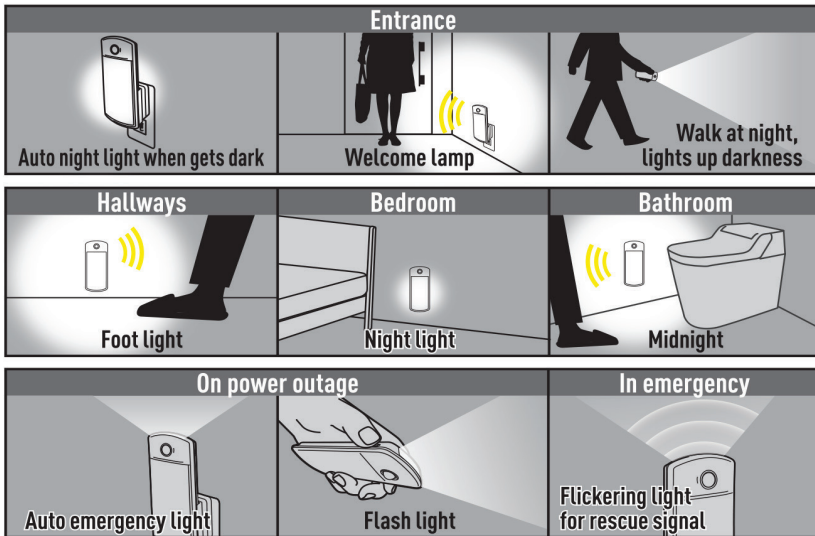

3 IN 1 RECHARGEABLE LIGHT

Night Light, Emergency Light & Flashlight

DON'T GET LEFT IN THE DARK!

Multi Use Applications | No Batteries Needed

- Becomes flashlight when removed from charger
- Motion activated
- Automatically converts to an emergency light during power outages

Recommended Uses

Can be installed in any receptacle indoors, residential or commercial location

Model AL-300N

Wireless Recharging Night Light

- 5 Hour Nightlight | 3 Hour Flashlight Capacity

Order from your local electrical wholesaler today!
www.lotusledlights.com/where-to-buy