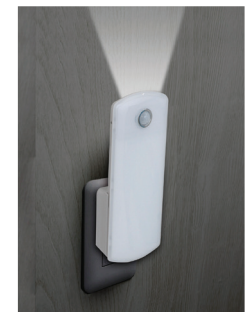

3 IN 1 RECHARGEABLE LIGHT

Night Light, Emergency Light & Flashlight

DON'T GET LEFT IN THE DARK!

Multi Use Applications | No Batteries Needed

- Becomes flashlight when removed from charger
- Motion activated
- Automatically converts to an emergency light during power outages

Recommended Uses

Can be installed in any receptacle indoors, residential or commercial location

Model AL-300N

Wireless Recharging Night Light

- 5 Hour Nightlight | 3 Hour Flashlight Capacity

Order from your local electrical wholesaler today!
www.lotusledlights.com/where-to-buy