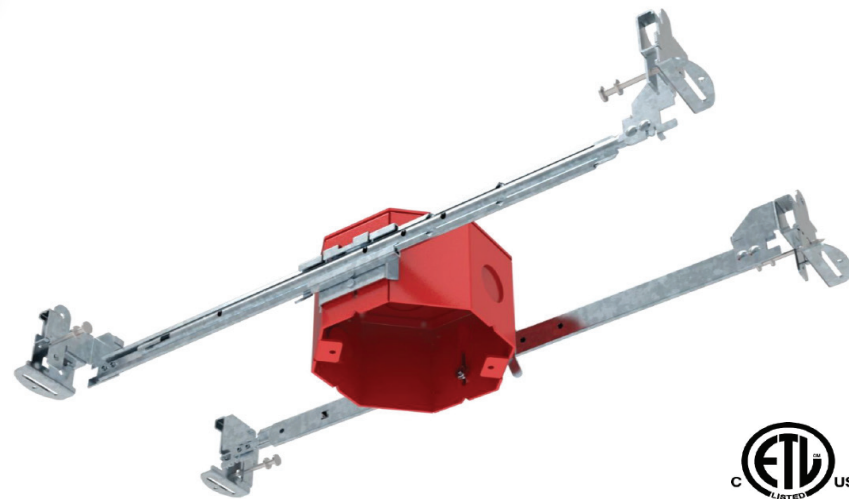

Fire Rated 4" Octagon Box

Install with 5" to 15" surface mount fixtures by Lotus LED Lights

- Code-compliant 2 hour fire rated octagon junction box
- For surface mount ceiling light fixtures 5" diameter and up
- Mounts on 1/2" to 1 1/2" thick drywall (pre-adjusted for 5/8")
- Fits in 2" ceiling space
- Expandable bars fit 16" to 24" spaced joists
- Air-Tight rated

Easy Installation & Adjustment

Easy to lock horizontally into place with a screwdriver.

Model LBL-FRB

The Perfect Match for a Seamless Integration

Lotus provides a number of compatible fixtures including: