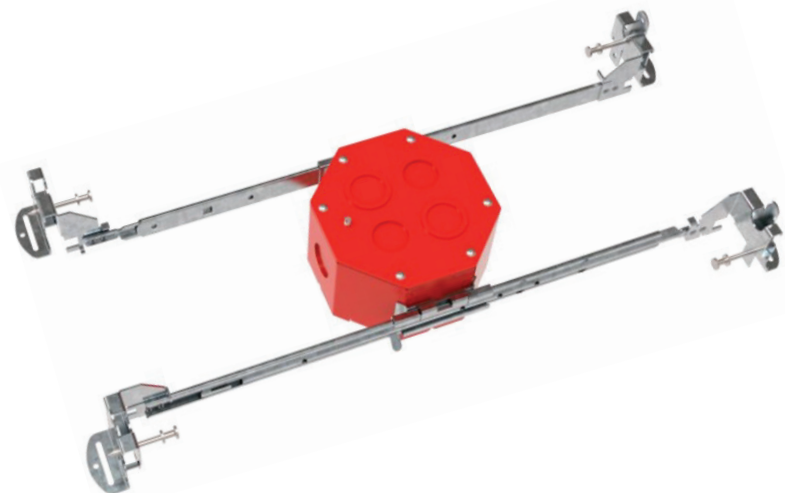

Fire Rated 4" Octagon Box

Install with 5" to 15" surface mount fixtures by Lotus LED Lights

- Code-compliant 2 hour fire rated octagon junction box
- For surface mount ceiling light fixtures 5" diameter and up
- Mounts on 1/2" to 1 1/2" thick drywall (pre-adjusted for 5/8")
- Fits in 2" ceiling space
- Expandable bars fit 16" to 24" spaced joists
- Air-Tight rated

Easy Installation & Adjustment

Easy to lock horizontally into place with a screwdriver.

Model LBL-FRB

The Perfect Match for a Seamless Integration

Lotus provides a number of compatible fixtures including: